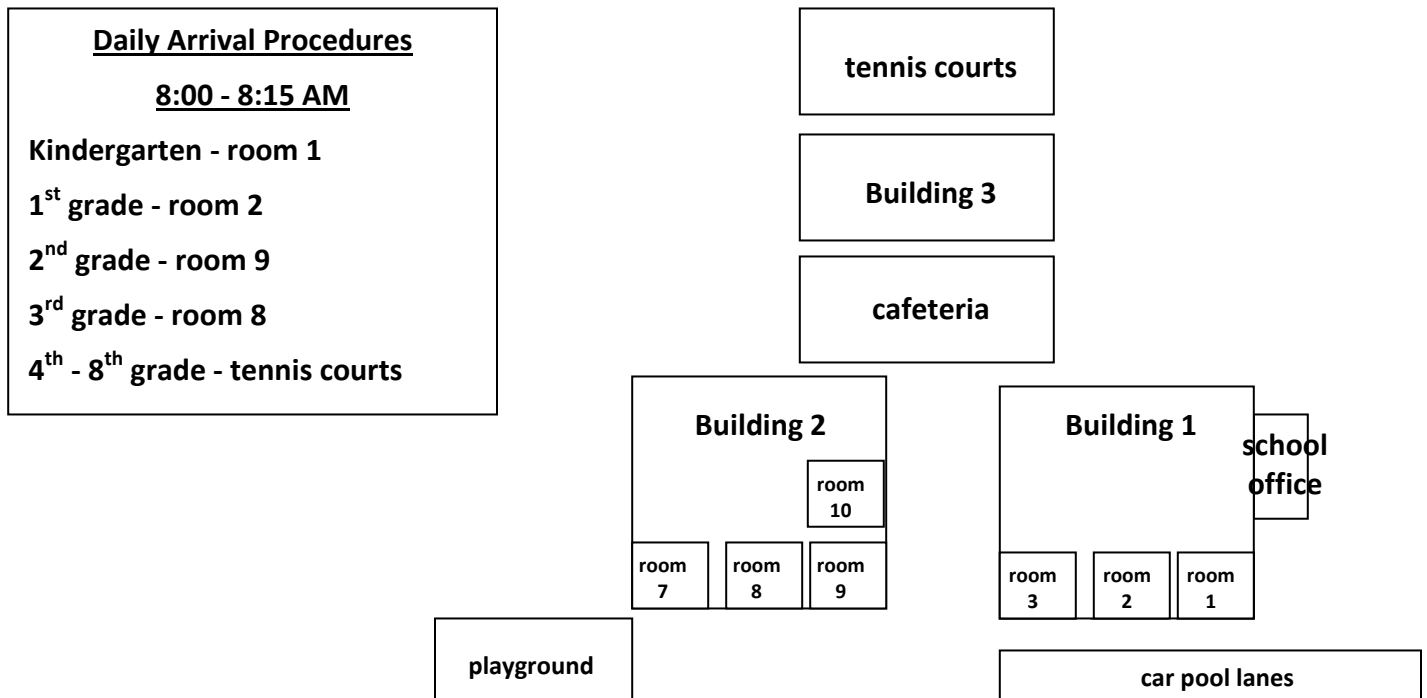

**Maydelin Beceiro**  
Assistant Principal  
Satellite Campus 127

**Lourdes Peña**  
Assistant Principal  
Main Campus 133

November 12, 2015

Dear parents:

While we are in the process of rectifying the issue going through the permit process to provide a dedicated parking lot for our visitors, we cannot ignore said violations. Due to this situation, effective Monday, November 16, 2015 we are requiring that **all students be dropped-off and picked-up via carpool lanes only**. We appreciate your understanding and patience during this time. Please see map below for directions.

School staff will be in classrooms and throughout hallways to make sure that all students report to stated areas, daily starting at 8:00 AM. As a reminder, Before-School Care is available for a cost starting at 7:00 AM and breakfast is also available for a cost starting at 7:45 AM.

During dismissal, teachers will escort students to the dismissal area around the carpool lanes. Again we ask that **students only be pick-uped via carpool lanes, as we do not have a visitor's parking lot**. During dismissal hours we ask that you are attentive to the road and travel at 5MPH.